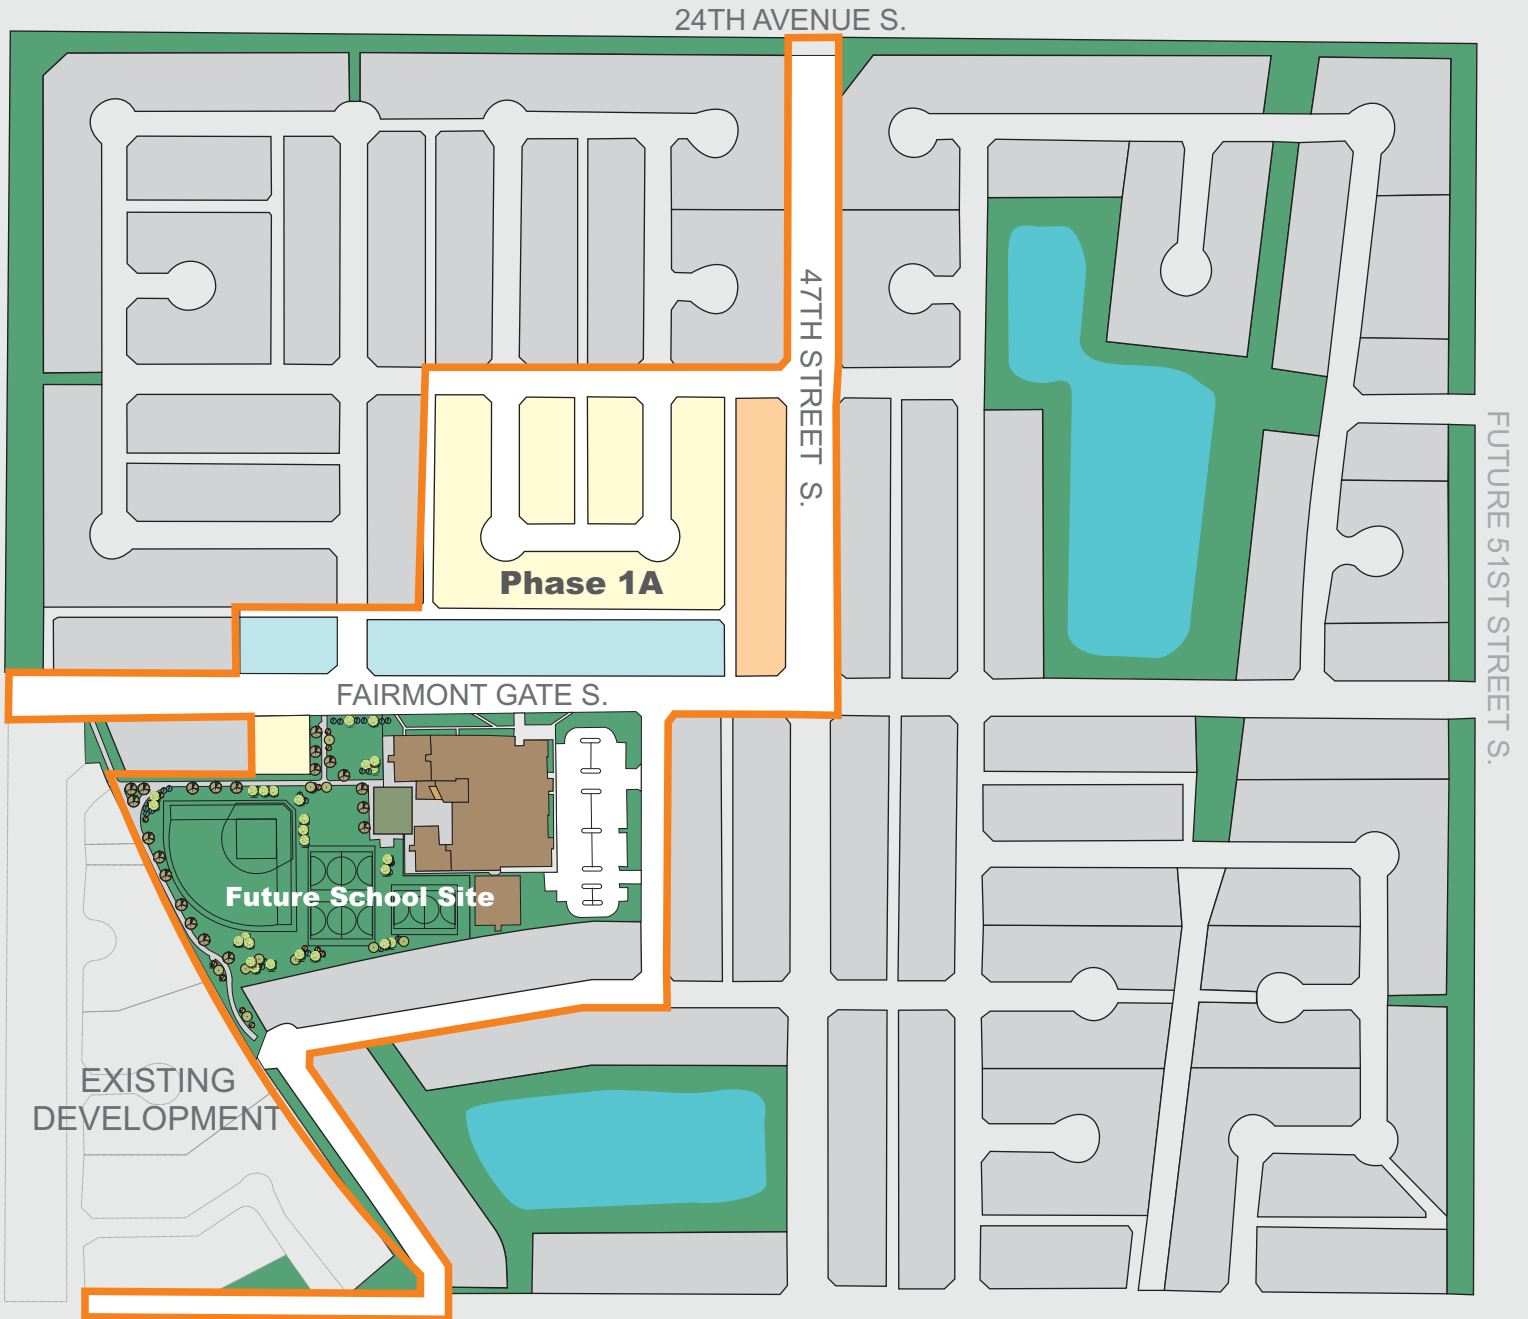

OVERALL COMMUNITY MAP

SOUTHBROOK

Single Family Semi Detached Townhomes Future Development Park/Green Space

SOUTHBROOK COMMUNITY LETHBRIDGE

This plan is prepared as a conceptual information plan for prospective purchasers. All information is subject to change without notice. Please refer to the registered plan and approved engineering drawings to confirm all information. Locations of street furniture and landscaping are approximate only and final locations should be verified on site. MARCH 2018